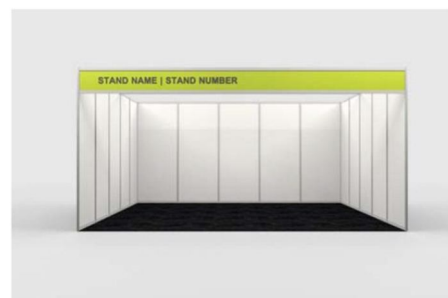

Basic Walk-On Package R 385 per square metre Excl. VAT

Includes:

- Standard, white, 2.5 m high shell-scheme walls
- Company name on Fascia Board
- Carpets
- 1 X 15 amp plug point
- 3 X Spot Lights
- Shared distribution board

Furnished Walk-On Package R 585 per square metre Excl. VAT

Includes:

- All items on the basic walk-on package
- 1 X Brochure Stand
- 1 X Lockable Cupboard
- 1 X Round Table
- 3 X Office Chairs
- 1 X Waste Paper Bin