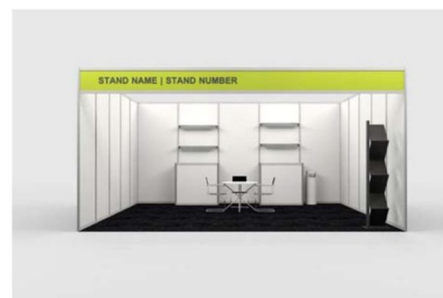

Basic Walk-On Package R 385 per square metre Excl. VAT

Includes:

- Standard, white, 2.5 m high shell-scheme walls
- Company name on Fascia Board
- Carpets
- 1 X 15 amp plug point
- 3 X Spot Lights
- Shared distribution board

Furnished Walk-On Package R 585 per square metre Excl. VAT

Includes:

- All items on the basic walk-on package
- 1 X Brochure Stand
- 1 X Lockable Cupboard
- 1 X Round Table
- 3 X Office Chairs
- 1 X Waste Paper Bin